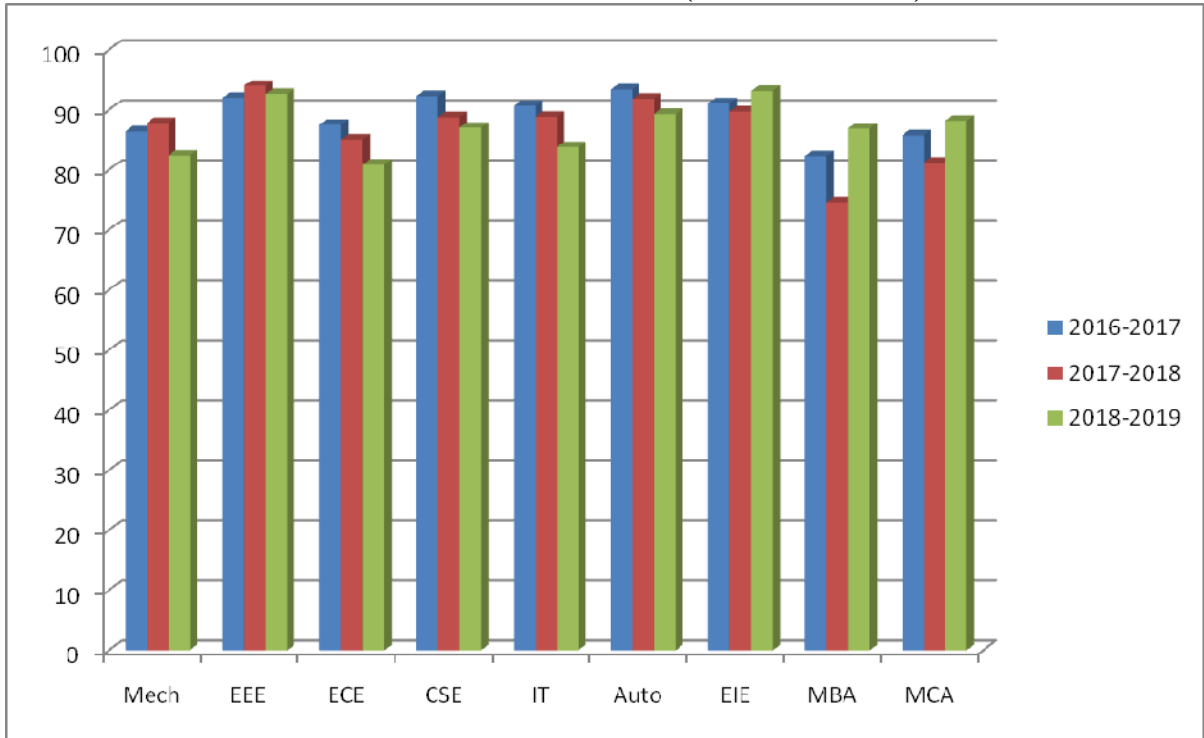

**Students Feedback on Faculty
AY 2016 – 2017 To 2018 – 2019 (Even Semester)**

College Overall