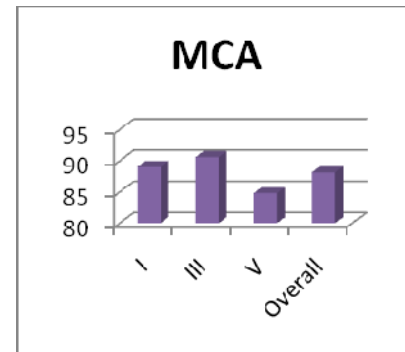

Anna University Rank Holders

Degree	2013	2014	2015	2016	2017	2018
UG	67	81	14	12	18	3
PG	10	7	28	13	10	5
Total	77	88	42	25	28	8

Students Feedback on Faculty

Students feedback on Faculty 2018-2019 Odd Semester