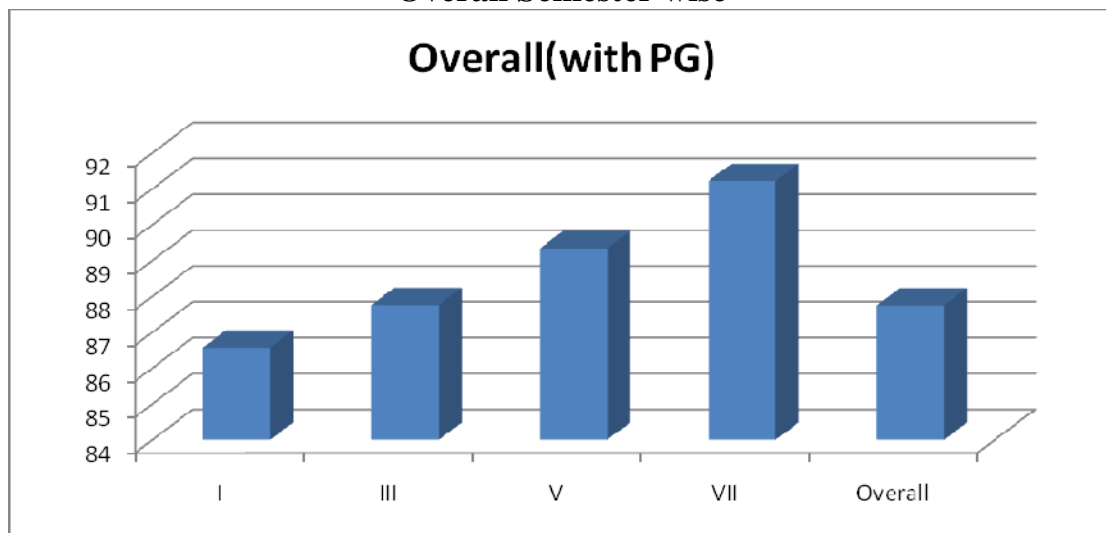

Overall Semester wise

Students Feedback on Faculty 2017 – 2018 Odd Semester

**Students Feedback on Faculty 2017 – 2018 Odd Semester
Overall Department wise (2017 – 2018) Odd Semester**

Overall Semester wise