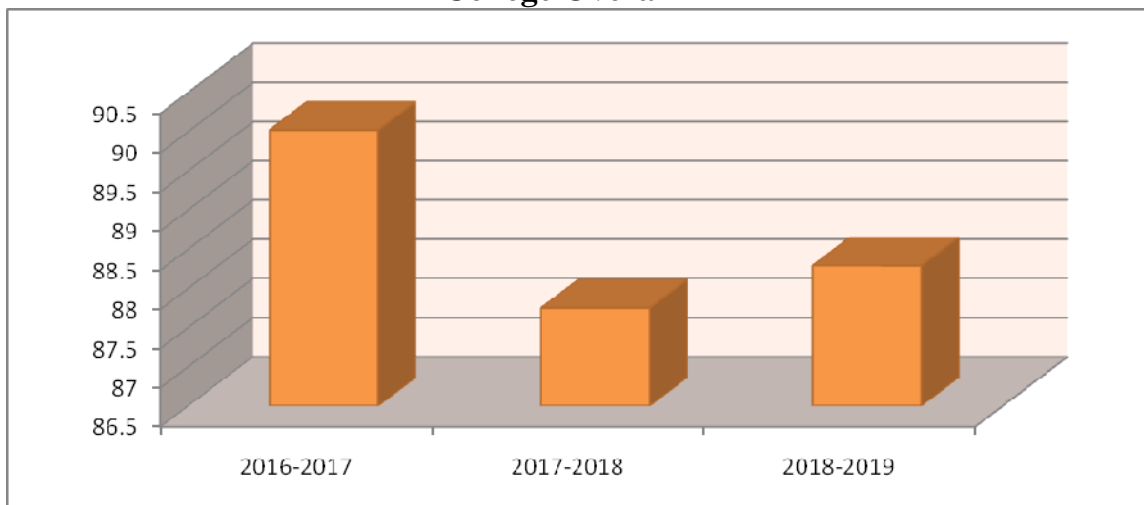

College Overall