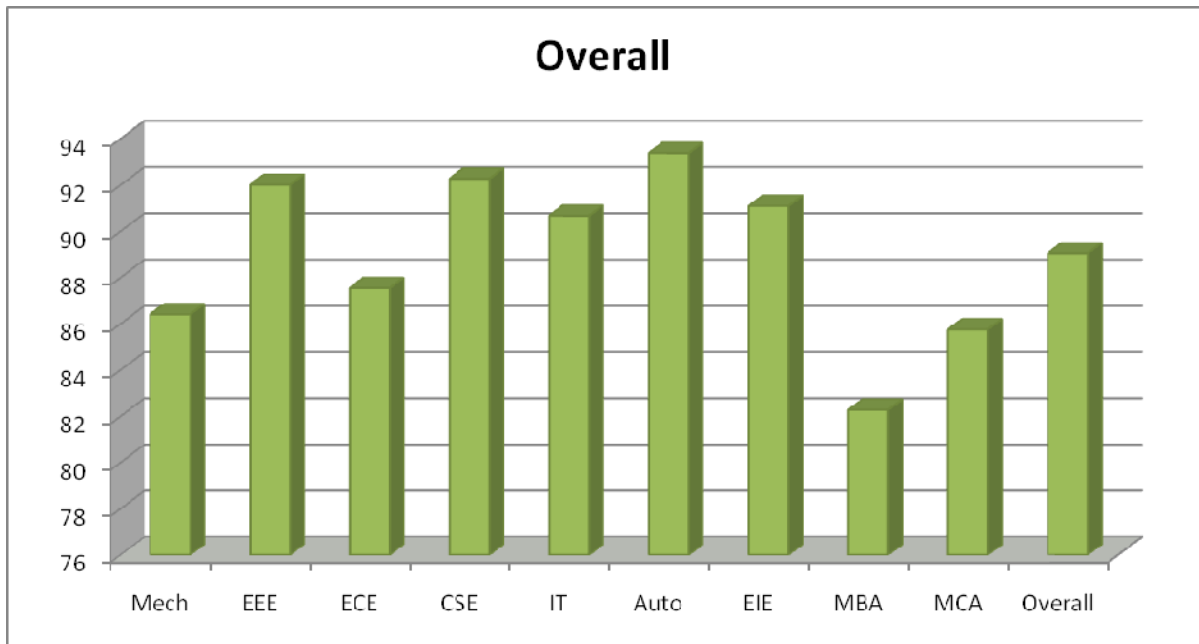

**Students Feedback on Faculty 2016 – 2017 Odd Semester
Overall Department wise (2016 – 2017) Odd Semester**

Overall Semester wise

Students Feedback on Faculty 2016 – 2017 Even Semester

**Students Feedback on Faculty 2016 – 2017 Even Semester
Overall Department wise (2016 – 2017) Even Semester**