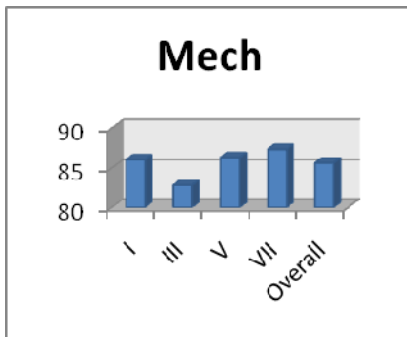

Anna University Rank Holders

Degree	2013	2014	2015	2016	2017	2018
UG	67	81	14	12	18	3
PG	10	7	28	13	10	5
Total	77	88	42	25	28	8

Students Feedback on Faculty

Students feedback on Faculty 2018-2019 Odd Semester