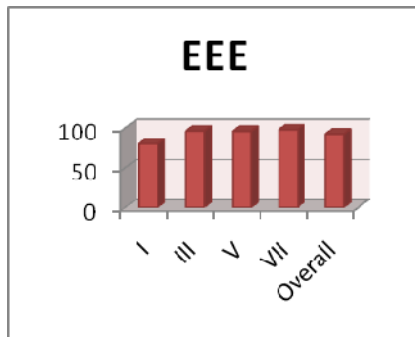

Anna University Rank Holders

Degree	2013	2014	2015	2016	2017	2018
UG	67	81	14	12	18	3
PG	10	7	28	13	10	5
Total	77	88	42	25	28	8

Students Feedback on Faculty

Students feedback on Faculty 2018-2019 Odd Semester