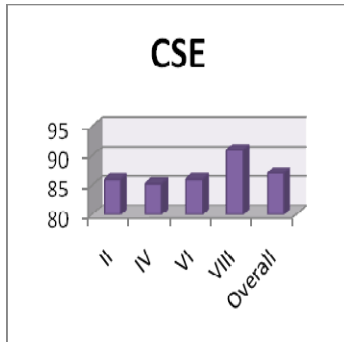

Students feedback on Faculty 2018-2019 Even Semester