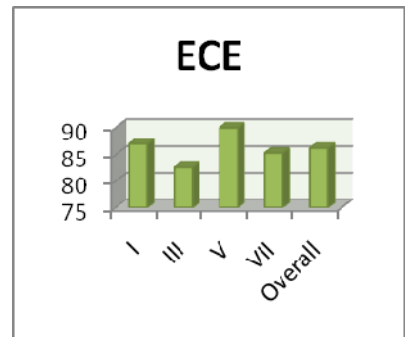

Anna University Rank Holders

Degree	2013	2014	2015	2016	2017	2018
UG	67	81	14	12	18	3
PG	10	7	28	13	10	5
Total	77	88	42	25	28	8

Students Feedback on Faculty

Students feedback on Faculty 2018-2019 Odd Semester