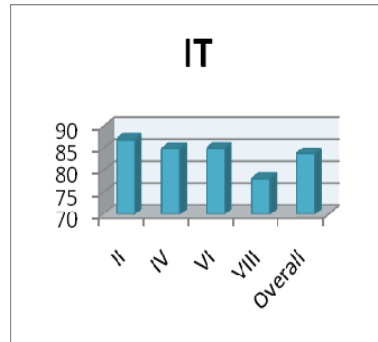

Students feedback on Faculty 2018-2019 Even Semester