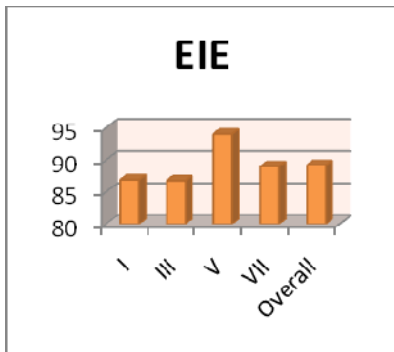

Anna University Rank Holders

Degree	2013	2014	2015	2016	2017	2018
UG	67	81	14	12	18	3
PG	10	7	28	13	10	5
Total	77	88	42	25	28	8

Students Feedback on Faculty

Students feedback on Faculty 2018-2019 Odd Semester