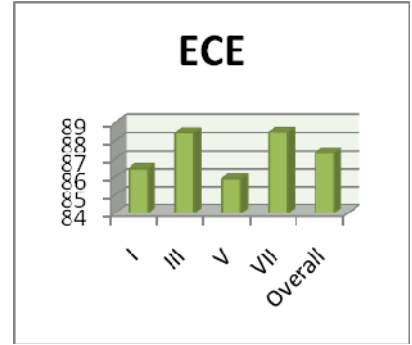

Students Feedback on Faculty 2017 – 2018 Even Semester

Students Feedback on Faculty 2017 – 2018 Even Semester
Overall Department wise (2017 – 2018) Even Semester

Overall Semester wise

Students Feedback on Faculty 2016 – 2017 Odd Semester