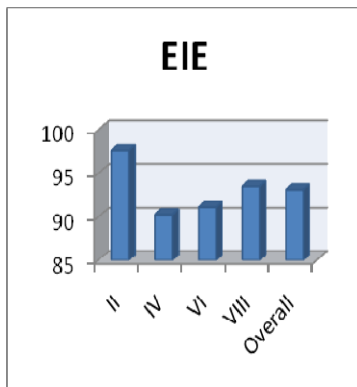

Students feedback on Faculty 2018-2019 Even Semester