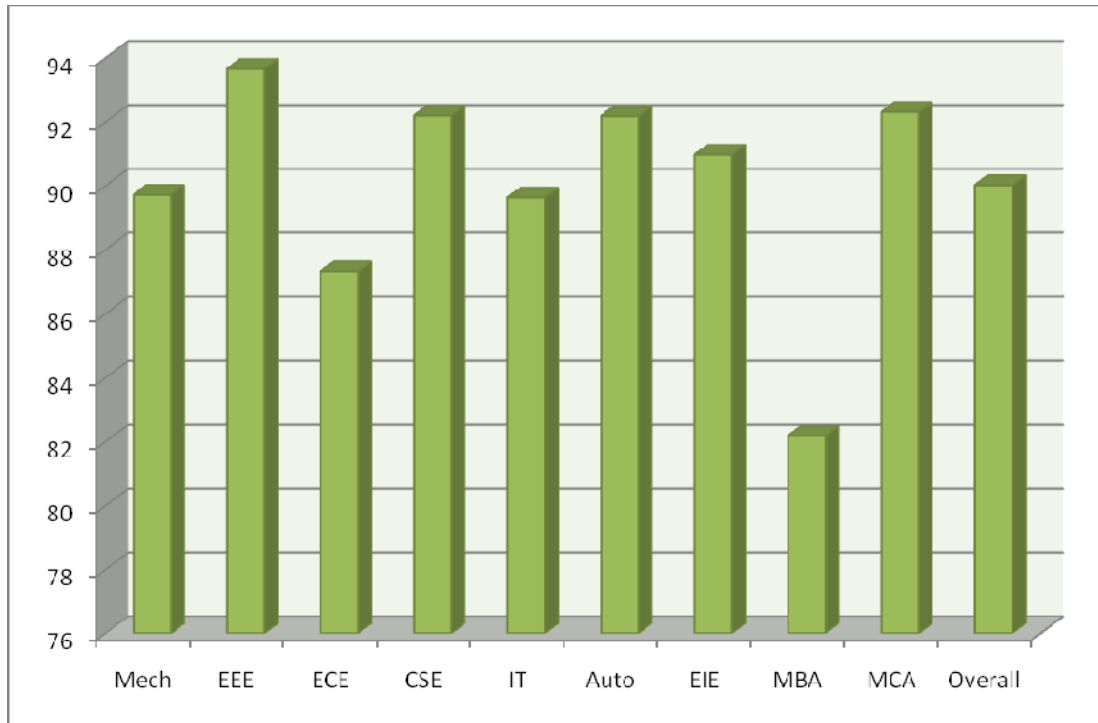

**Students Feedback on Faculty 2016 – 2017 Odd Semester
Overall Department wise (2016 – 2017) Odd Semester**