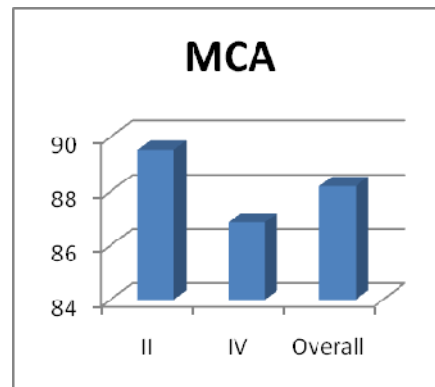

Students feedback on Faculty 2018-2019 Even Semester