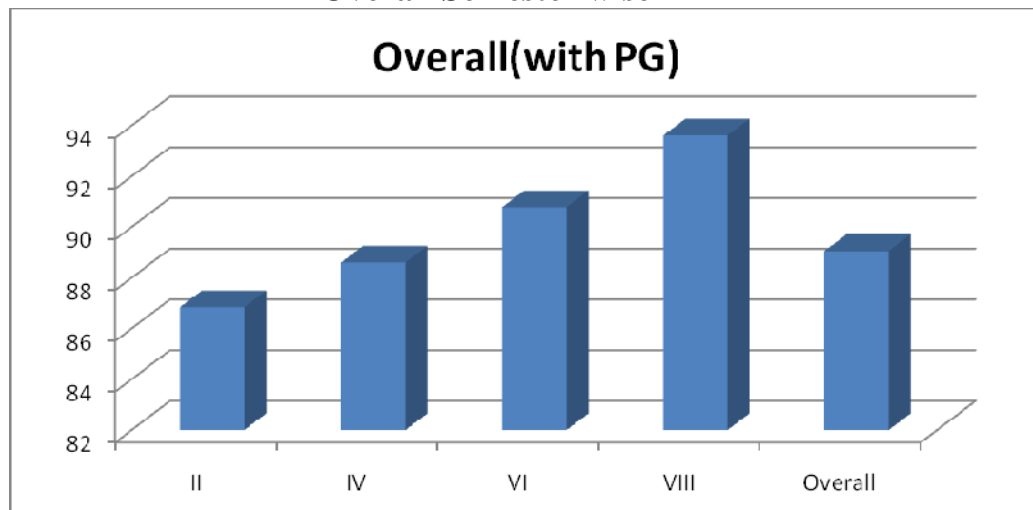

Overall Semester wise