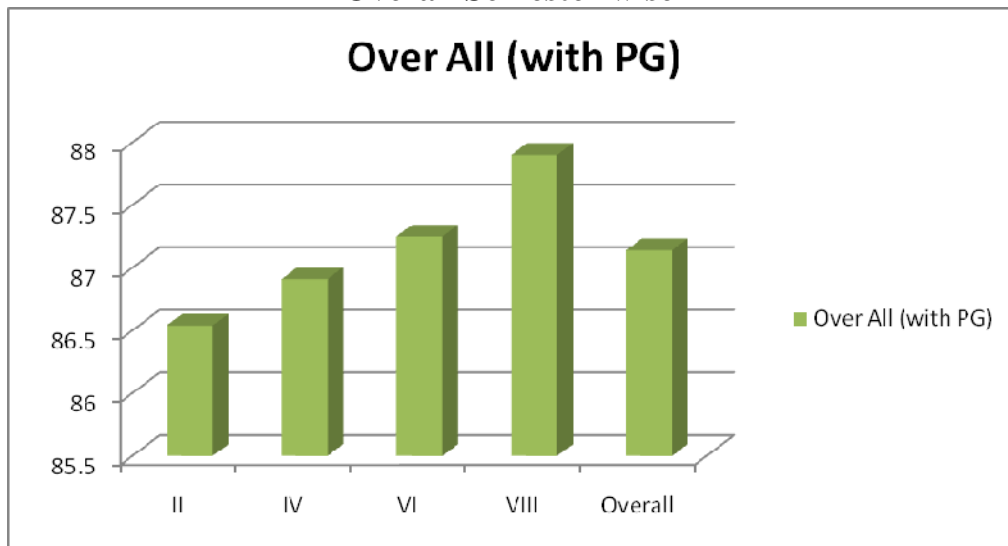

Overall Semester wise