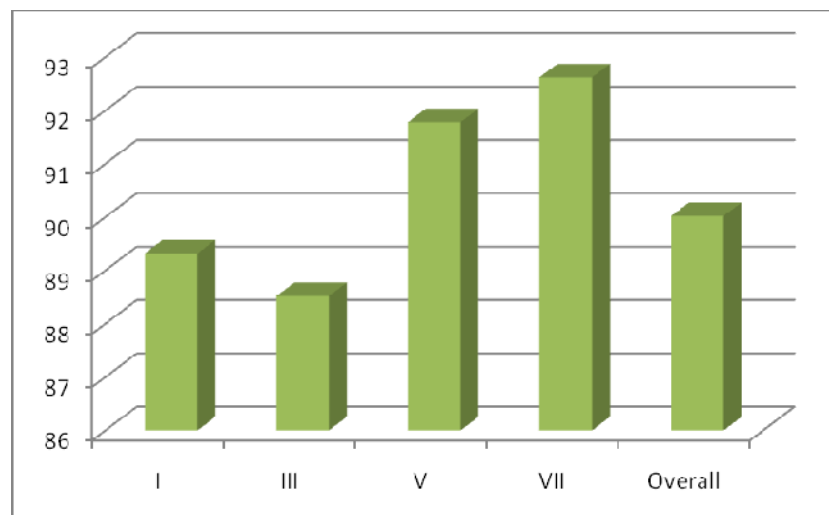

Overall Semester wise