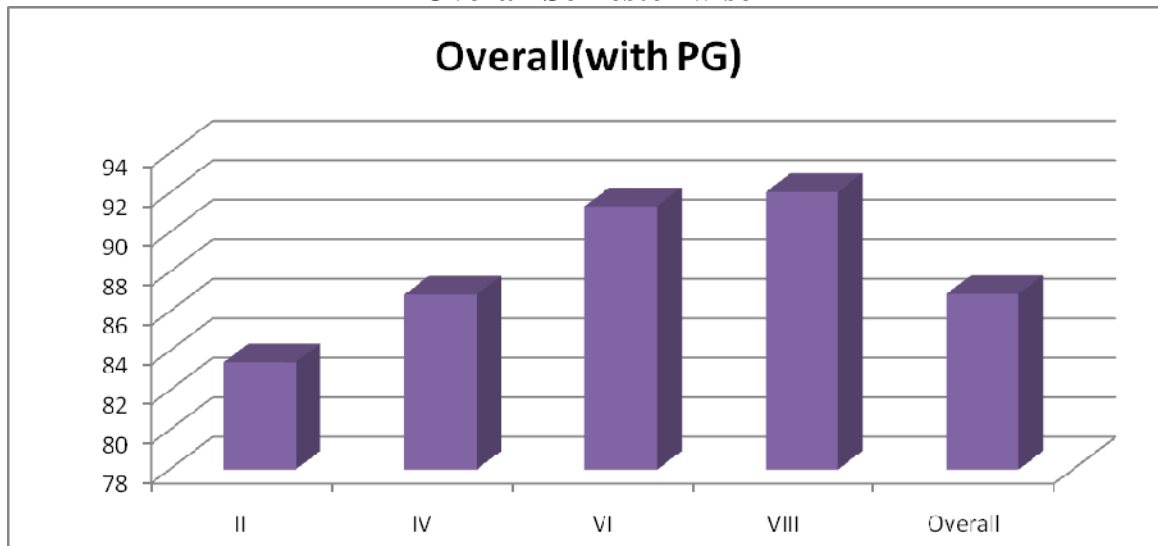

Overall Semester wise