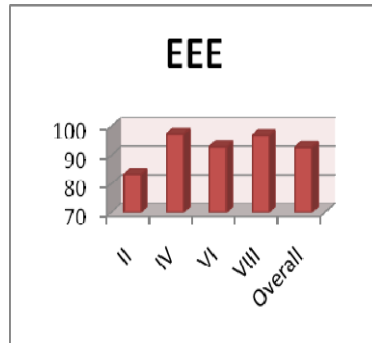

Students feedback on Faculty 2018-2019 Even Semester