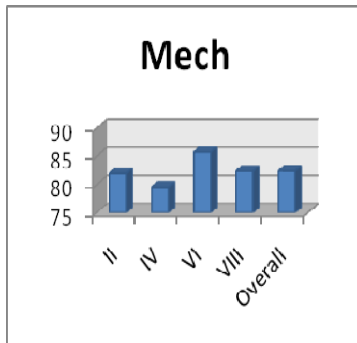

Students feedback on Faculty 2018-2019 Even Semester