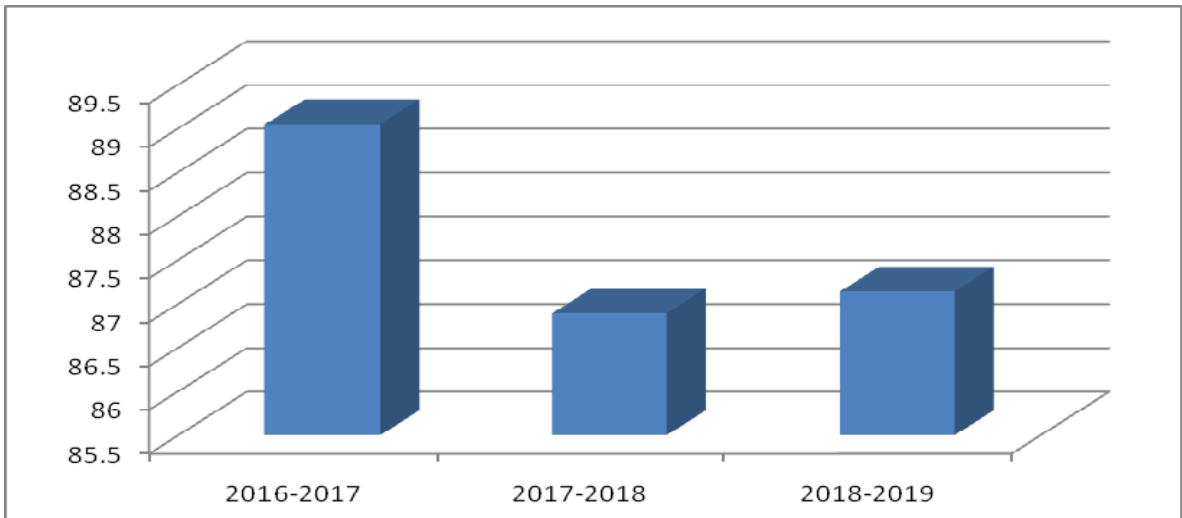

Overall Semester wise

Students Feedback on Faculty
AY 2016 – 2017 To 2018 – 2019 (Odd Semester)

College Overall

**Students Feedback on Faculty
AY 2016 – 2017 To 2018 – 2019 (Even Semester)**

College Overall