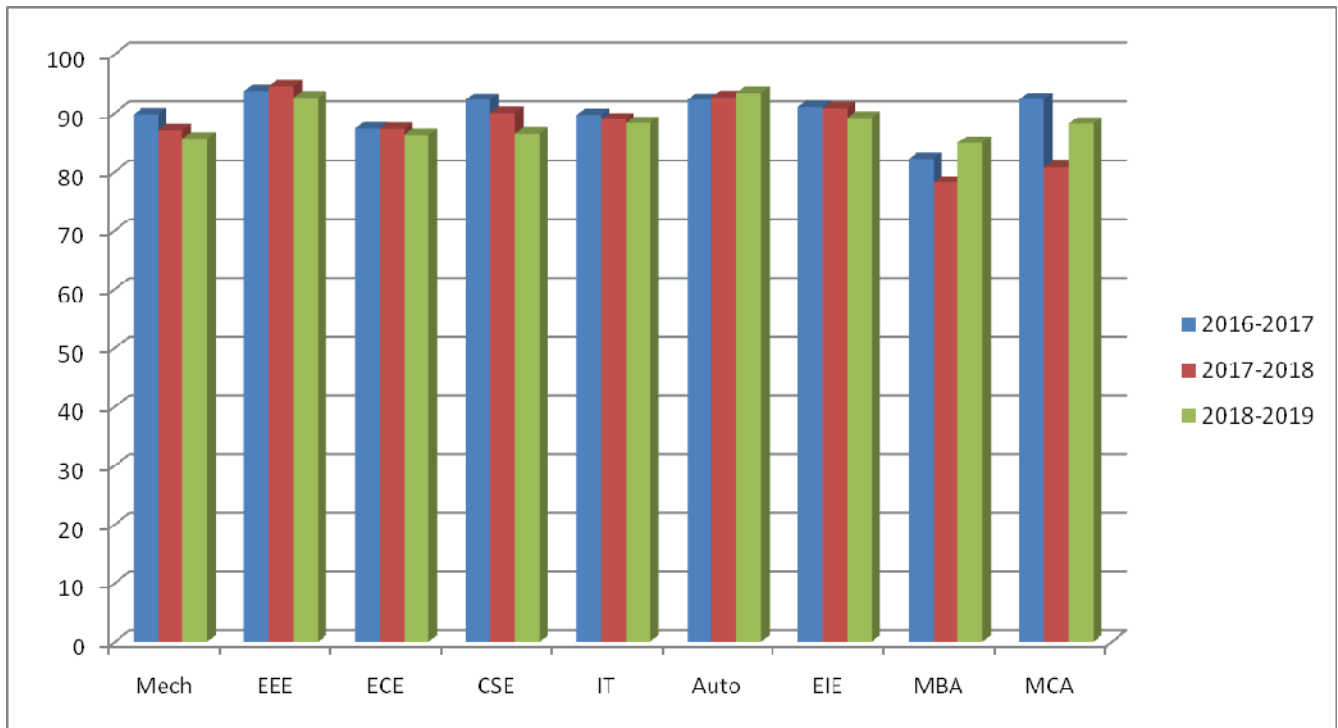

Students Feedback on Faculty
AY 2016 – 2017 To 2018 – 2019 (Odd Semester)