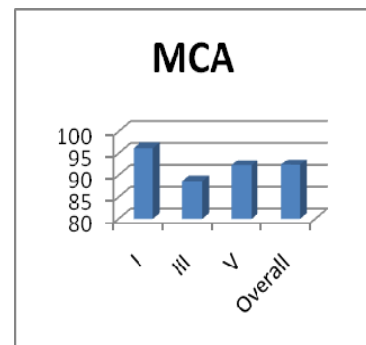

Students Feedback on Faculty 2017 – 2018 Even Semester

Students Feedback on Faculty 2017 – 2018 Even Semester
Overall Department wise (2017 – 2018) Even Semester

Overall Semester wise

Students Feedback on Faculty 2016 – 2017 Odd Semester