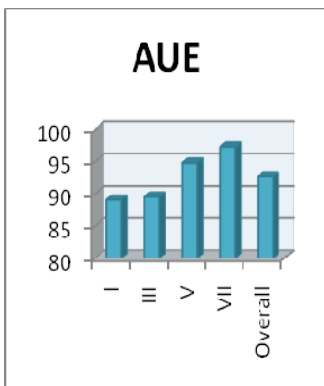

Students Feedback on Faculty 2017 – 2018 Odd Semester