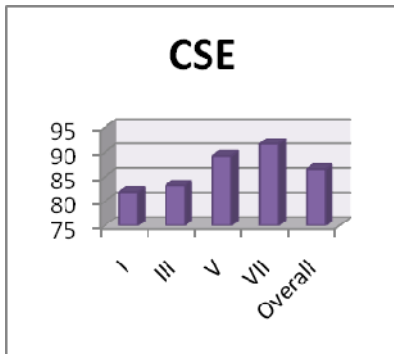

Anna University Rank Holders

Degree	2013	2014	2015	2016	2017	2018
UG	67	81	14	12	18	3
PG	10	7	28	13	10	5
Total	77	88	42	25	28	8

Students Feedback on Faculty

Students feedback on Faculty 2018-2019 Odd Semester