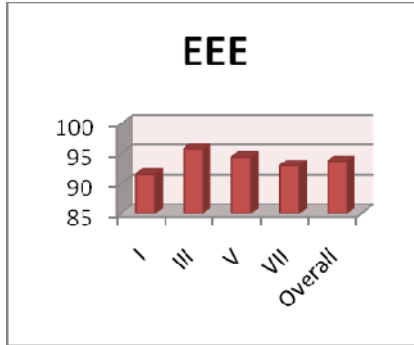

Students Feedback on Faculty 2017 – 2018 Even Semester

Students Feedback on Faculty 2017 – 2018 Even Semester
Overall Department wise (2017 – 2018) Even Semester

Overall Semester wise

Students Feedback on Faculty 2016 – 2017 Odd Semester