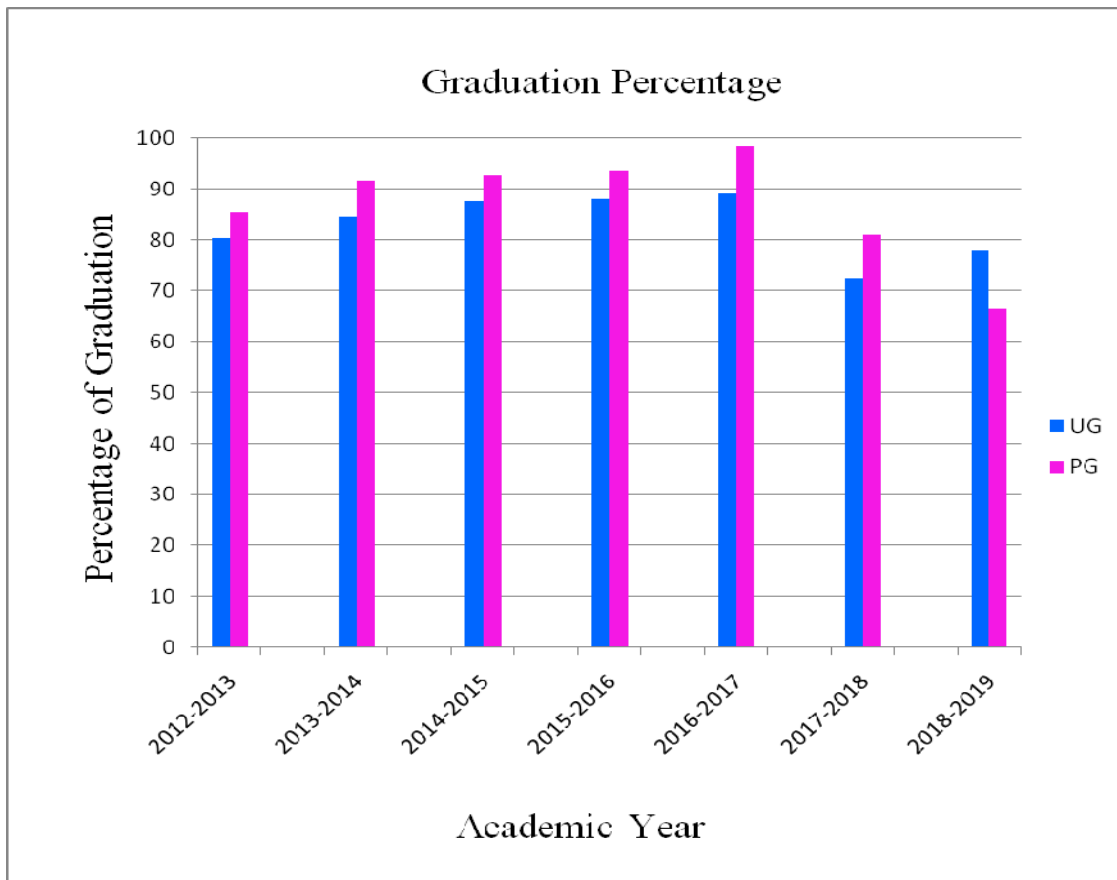

Dr.P.Udhayakumar	Prof. & Head/Mech. Engg.	Received "RASHTRIYA VIDYA GAURAV GOLD MEDAL AWARD" from Shri. Johinder Singh, Former CBI Director for outstanding achievements in the field of Education at Indian solidarity council, New Delhi .
Mr.B.Chandran sekaran	Assistant Professor /CSE	Silver partnership, Infosys, 27-06-14 Mahendra City, Chennai
M.Raghini	Assistant Professor /CSE	Bronze partnership, Infosys, 27-06-14 Mahendra City, Chennai
R.Kirubahari	Assistant Professor/CSE	Bronze partnership, Infosys, 27-06-14 Mahendra City, Chennai
Ms. S. Brindha	Assistant Professor /CSE	Content Guru and Distinguished Facilitator (participation),Infosys, June 2013 Mahendra City, Chennai
Ms. G. Saranya	Assistant Professor/CSE	Content Guru and Distinguished Facilitator (participation), Infosys, June 2013 Mahendra City, Chennai