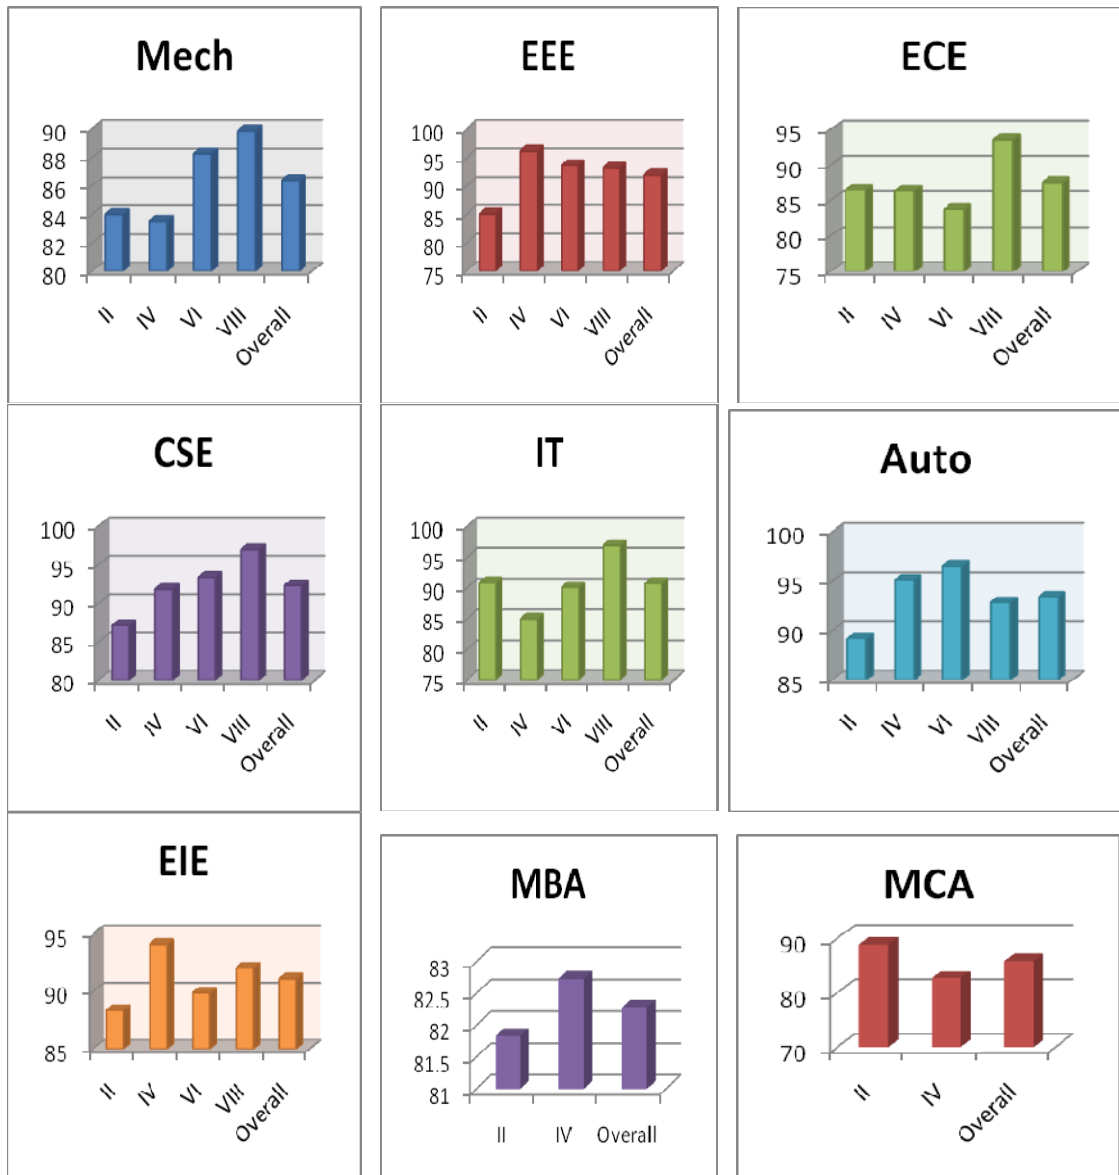

Students Feedback on Faculty 2016 – 2017 Even Semester