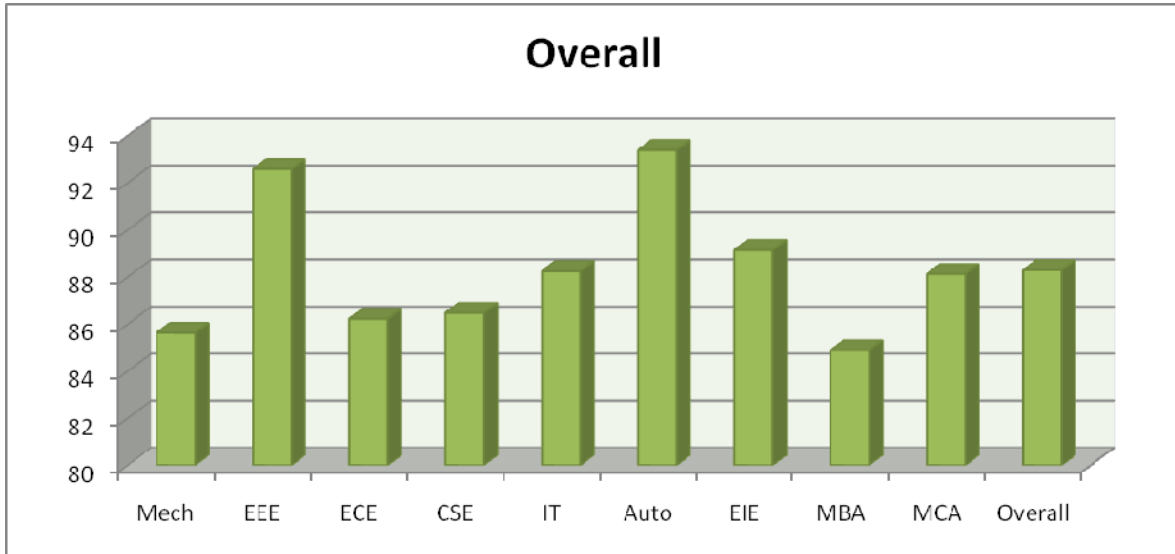

**Students feedback on Faculty 2018-2019 Odd Semester
Overall Department wise (2018 -2019) Odd Semester**

Overall Semester wise

Students feedback on Faculty 2018-2019 Even Semester

**Students feedback on Faculty 2018-2019 Even Semester
Overall Department wise (2018 -2019) Even Semester**