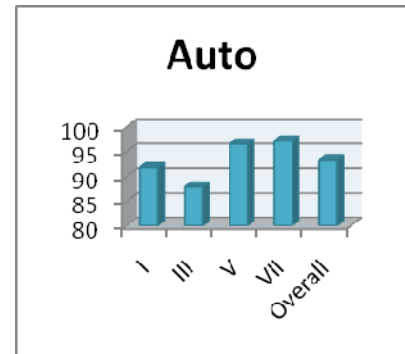

Anna University Rank Holders

Degree	2013	2014	2015	2016	2017	2018
UG	67	81	14	12	18	3
PG	10	7	28	13	10	5
Total	77	88	42	25	28	8

Students Feedback on Faculty

Students feedback on Faculty 2018-2019 Odd Semester