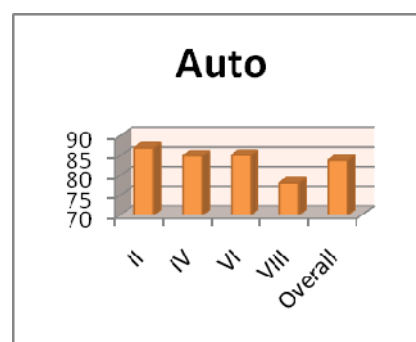

Students feedback on Faculty 2018-2019 Even Semester