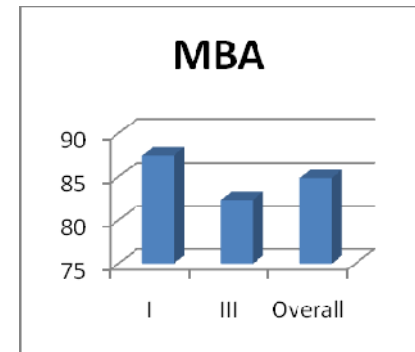

Anna University Rank Holders

Degree	2013	2014	2015	2016	2017	2018
UG	67	81	14	12	18	3
PG	10	7	28	13	10	5
Total	77	88	42	25	28	8

Students Feedback on Faculty

Students feedback on Faculty 2018-2019 Odd Semester