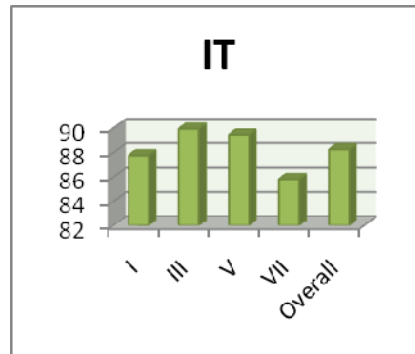

Anna University Rank Holders

Degree	2013	2014	2015	2016	2017	2018
UG	67	81	14	12	18	3
PG	10	7	28	13	10	5
Total	77	88	42	25	28	8

Students Feedback on Faculty

Students feedback on Faculty 2018-2019 Odd Semester