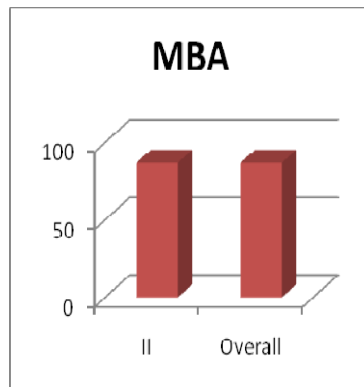

Students feedback on Faculty 2018-2019 Even Semester