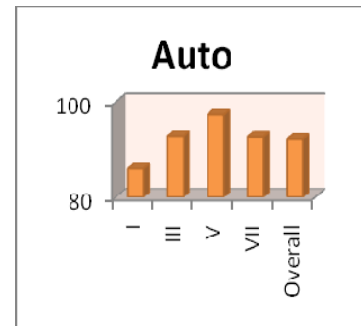

Students Feedback on Faculty 2017 – 2018 Even Semester

Students Feedback on Faculty 2017 – 2018 Even Semester
Overall Department wise (2017 – 2018) Even Semester

Overall Semester wise

Students Feedback on Faculty 2016 – 2017 Odd Semester