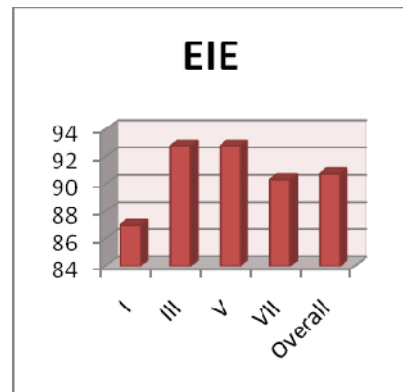

Students Feedback on Faculty 2017 – 2018 Odd Semester