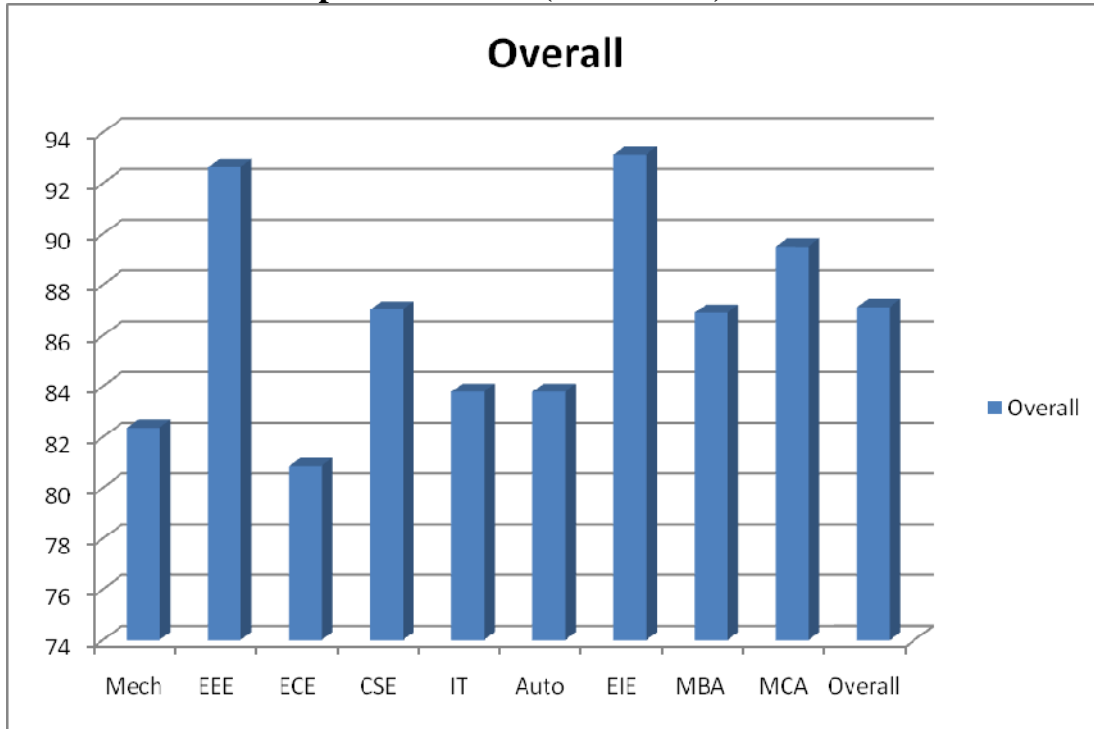

**Students feedback on Faculty 2018-2019 Odd Semester
Overall Department wise (2018 -2019) Odd Semester**

Overall Semester wise

Students feedback on Faculty 2018-2019 Even Semester

**Students feedback on Faculty 2018-2019 Even Semester
Overall Department wise (2018 -2019) Even Semester**