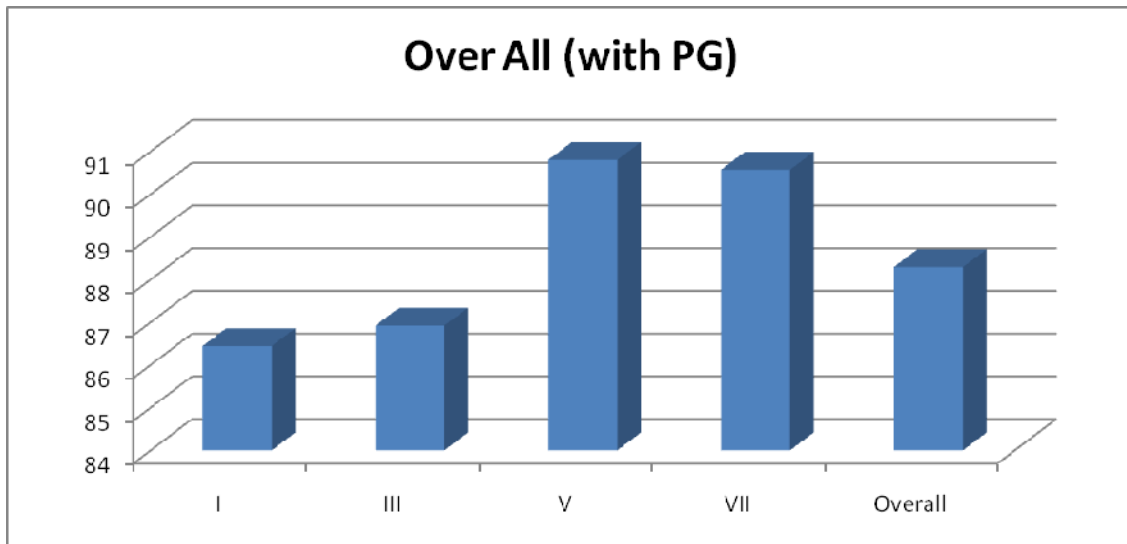

Overall Semester wise