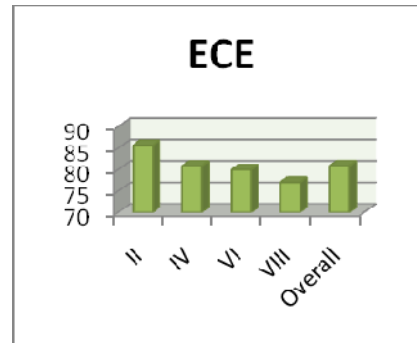

Students feedback on Faculty 2018-2019 Even Semester