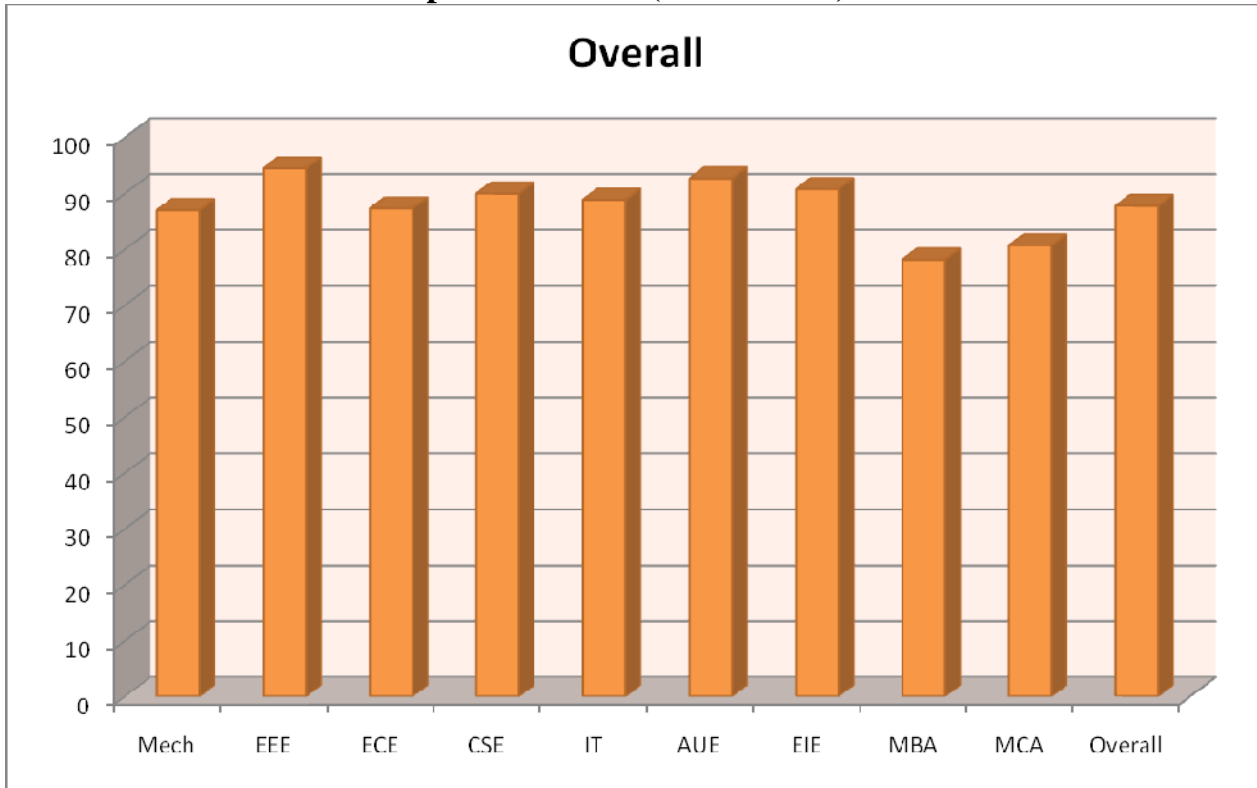

**Students Feedback on Faculty 2017 – 2018 Odd Semester
Overall Department wise (2017 – 2018) Odd Semester**