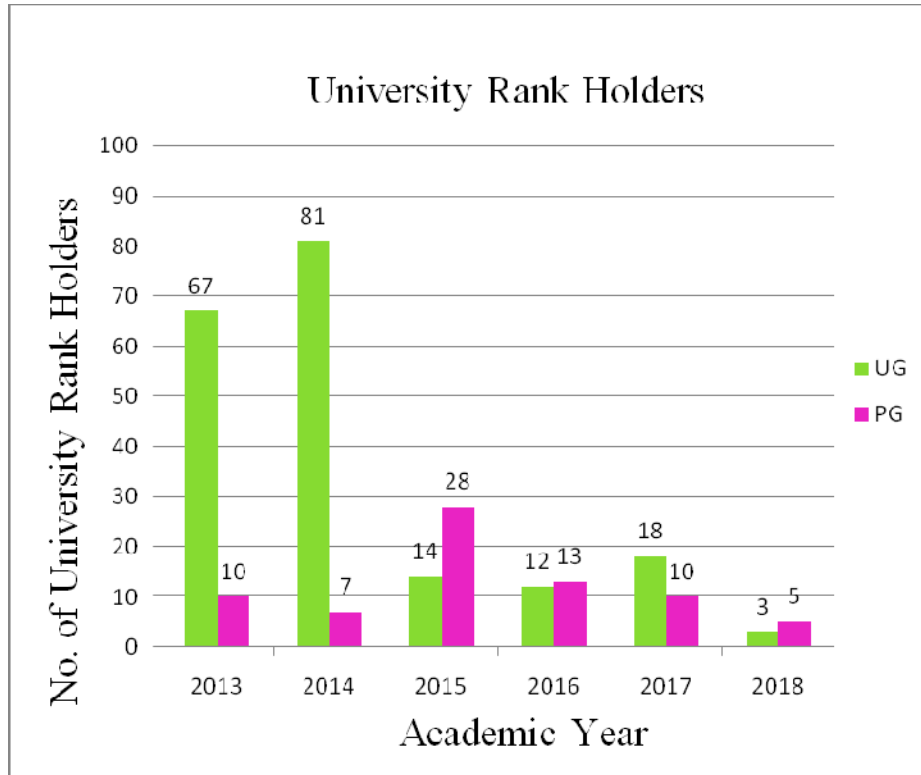

Anna University Rank Holders

Degree	2013	2014	2015	2016	2017	2018
UG	67	81	14	12	18	3
PG	10	7	28	13	10	5
Total	77	88	42	25	28	8