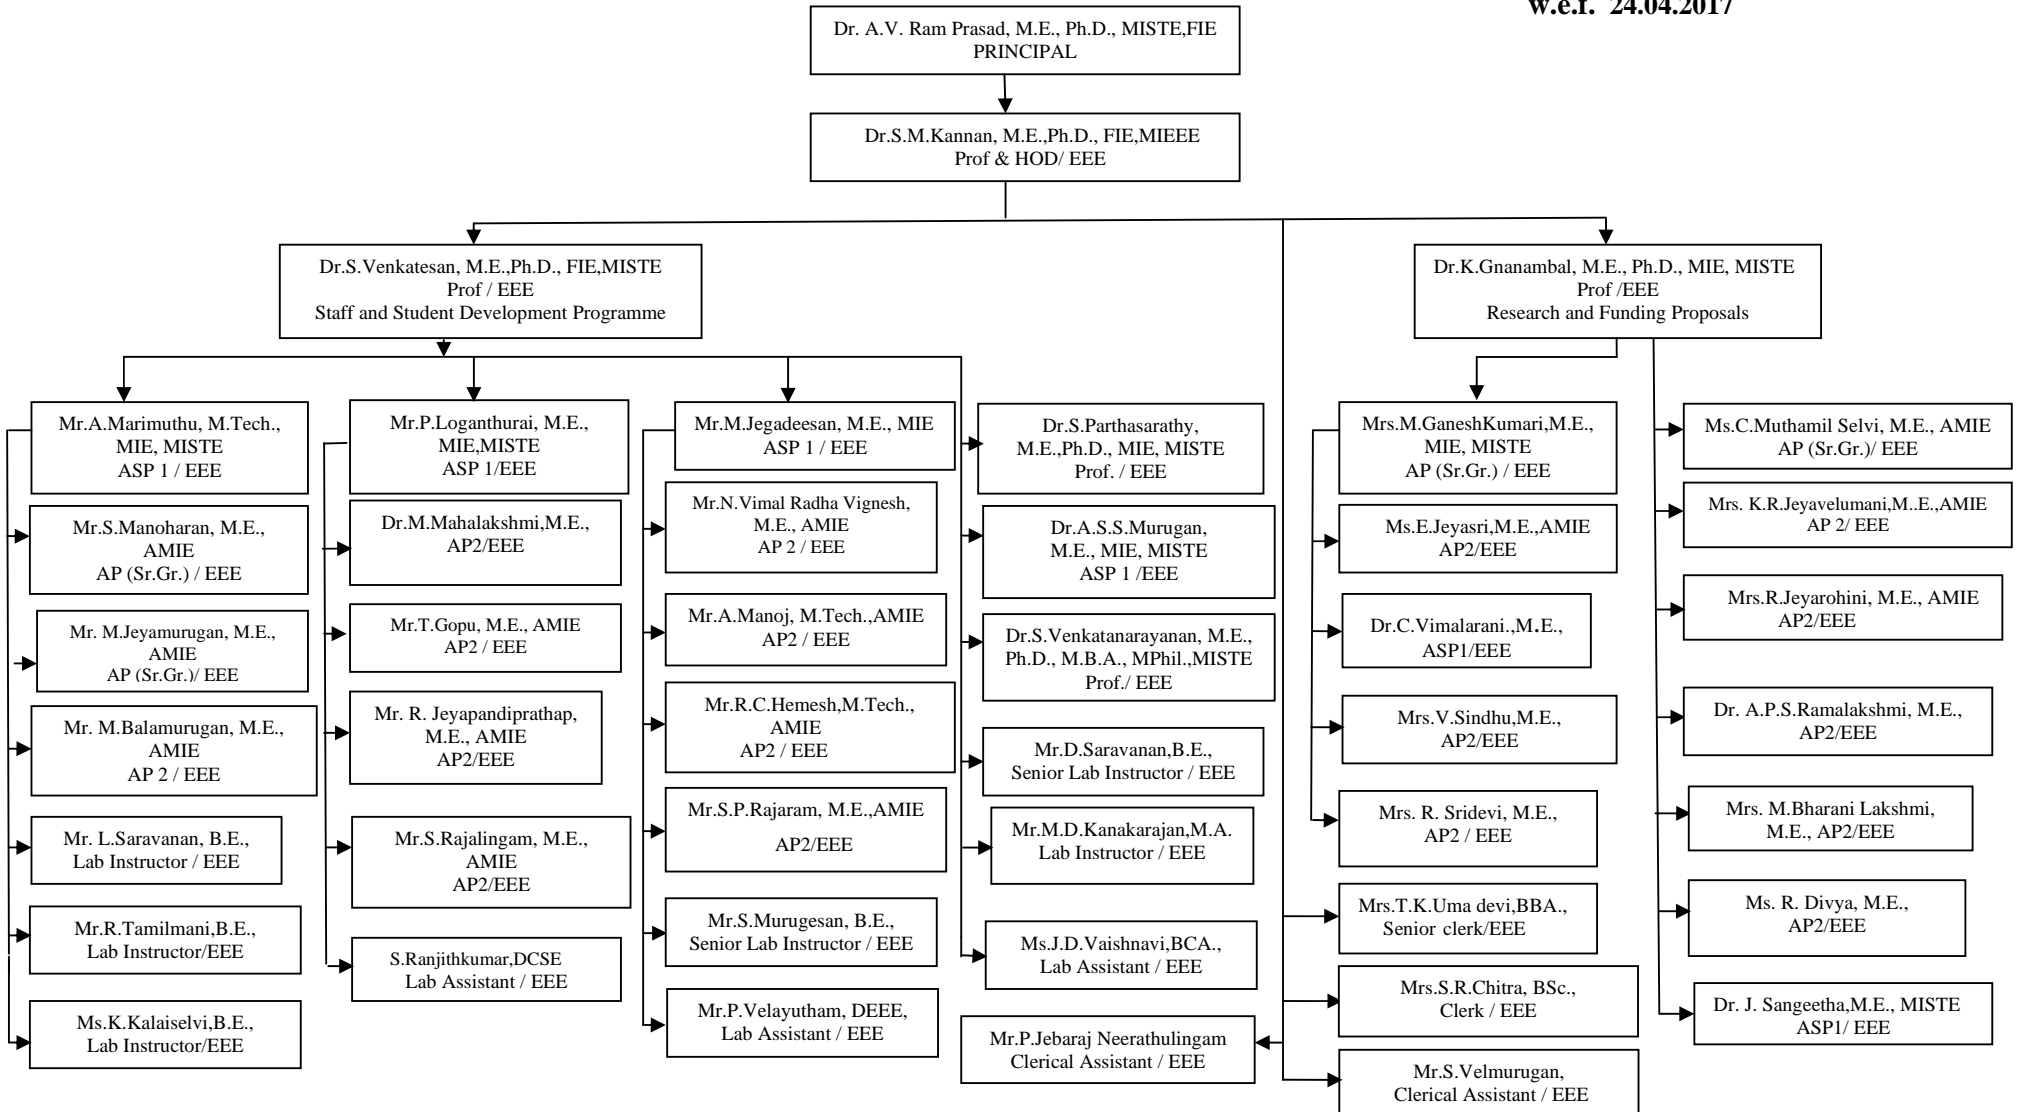

K.L.N.COLLEGE OF ENGINEERING, POTTAPALAYAM 630 612
DEPARTMENT OF ELECTRICAL AND ELECTRONICS ENGINEERING
ORGANIZATION CHART

w.e.f. 24.04.2017

PREPARED BY
HOD / EEE

APPROVED BY
PRINCIPAL / KLNCE

ISSUED BY
MR / KLNCE