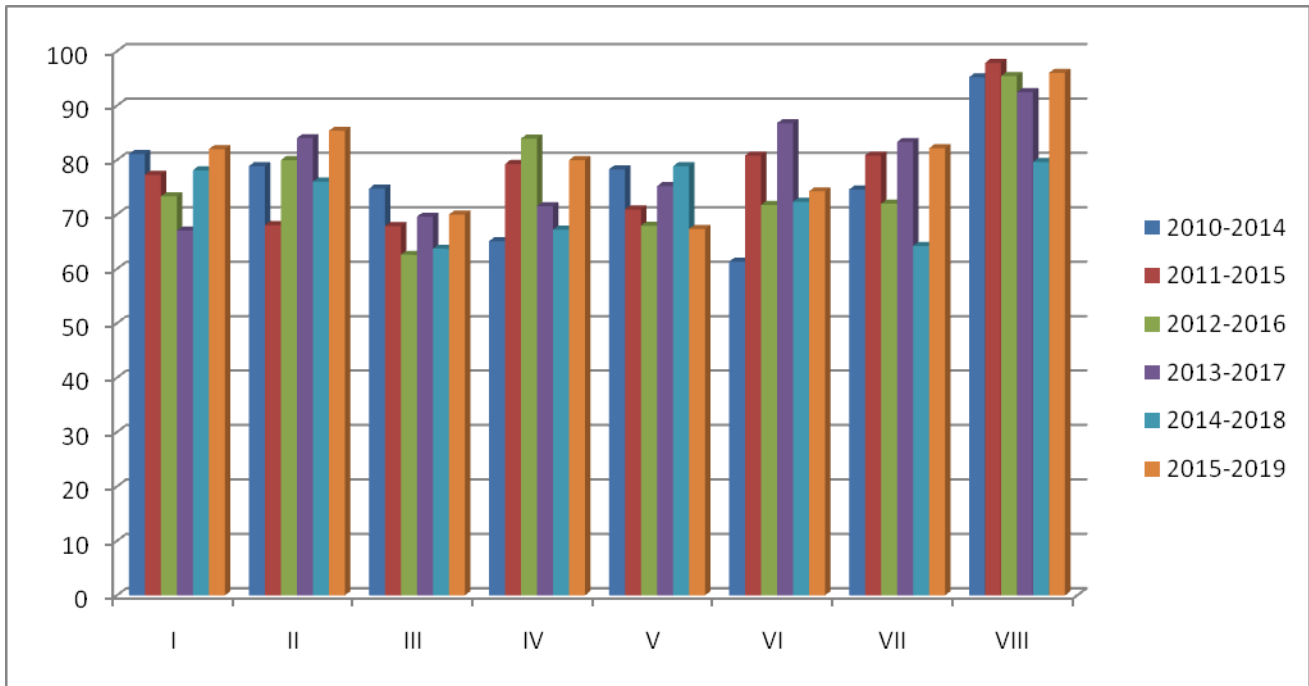

K.L.N. College of Engineering
Department of Electrical and Electronics Engineering
Anna University Examinations Result Analysis
Semester wise & Batch wise – Result comparison – B.E. - EEE