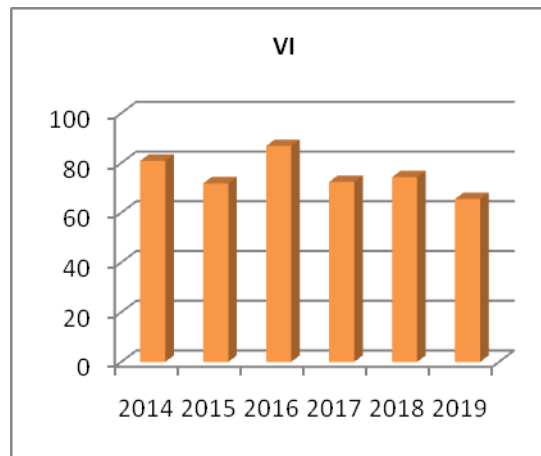

K.L.N. College of Engineering
Department of Electrical and Electronics Engineering
Anna University Examinations Result Analysis
Semester wise (UG) – B.E. - EEE