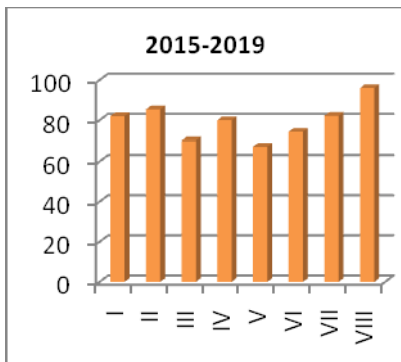

**K.L.N. College of Engineering**  
**Department of Electrical and Electronics Engineering**  
**Anna University Examinations Result Analysis**  
**Graduation Pass Percentage – B.E. - EEE**

**Batch wise & Semester wise performance – B.E. -EEE**