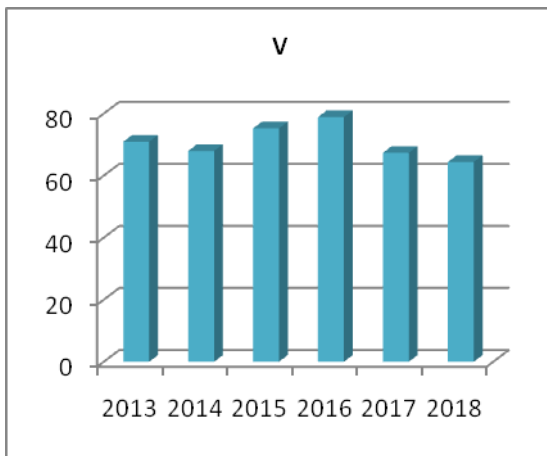

K.L.N. College of Engineering
Department of Electrical and Electronics Engineering
Anna University Examinations Result Analysis
Semester wise (UG) – B.E. - EEE