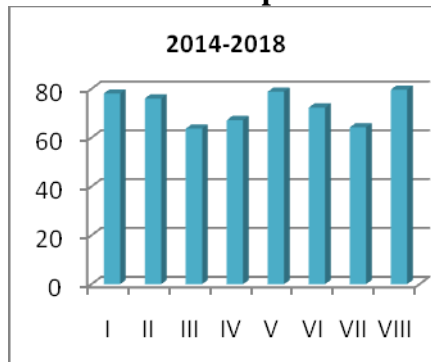

**K.L.N. College of Engineering**  
**Department of Electrical and Electronics Engineering**  
**Anna University Examinations Result Analysis**  
**Graduation Pass Percentage – B.E. - EEE**

**Batch wise & Semester wise performance – B.E. -EEE**