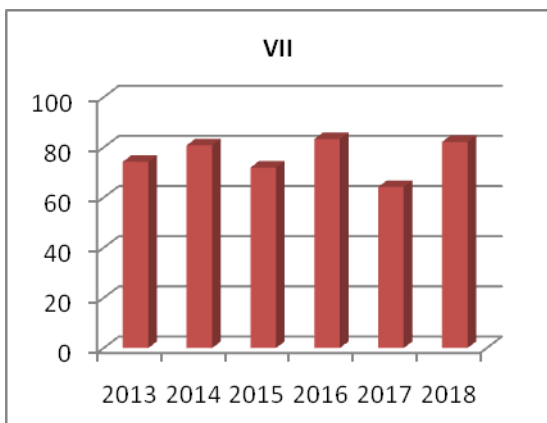

K.L.N. College of Engineering
Department of Electrical and Electronics Engineering
Anna University Examinations Result Analysis
Semester wise (UG) – B.E. - EEE