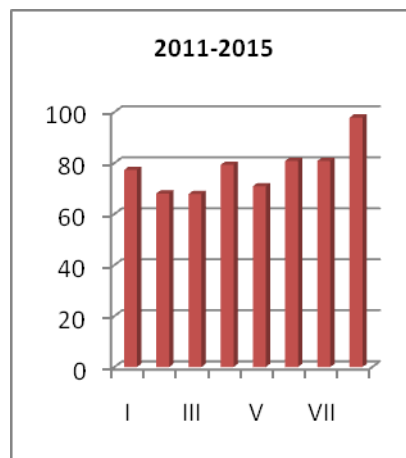

**K.L.N. College of Engineering**  
**Department of Electrical and Electronics Engineering**  
**Anna University Examinations Result Analysis**  
**Graduation Pass Percentage – B.E. - EEE**

**Batch wise & Semester wise performance – B.E. -EEE**