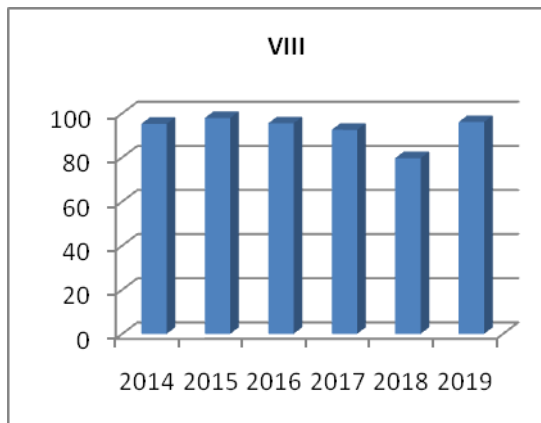

K.L.N. College of Engineering
Department of Electrical and Electronics Engineering
Anna University Examinations Result Analysis
Semester wise (UG) – B.E. - EEE