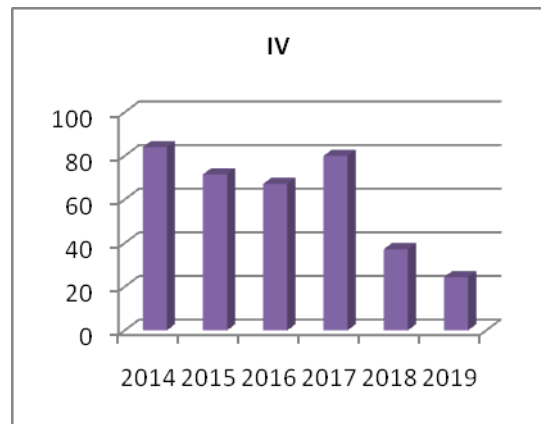

K.L.N. College of Engineering
Department of Electrical and Electronics Engineering
Anna University Examinations Result Analysis
Semester wise (UG) – B.E. - EEE