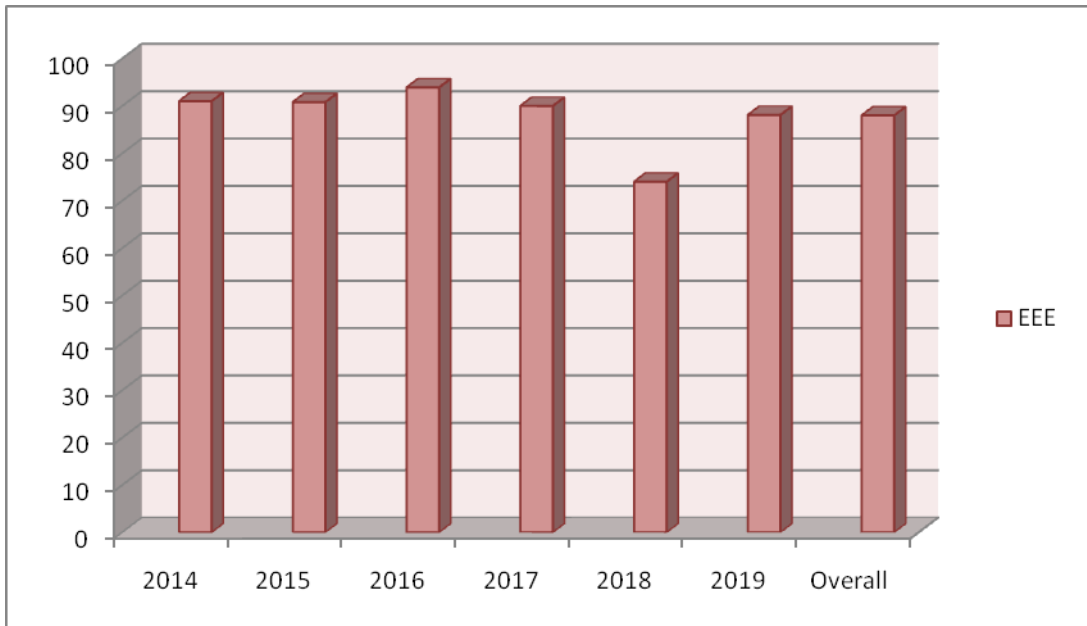

**K.L.N. College of Engineering**  
**Department of Electrical and Electronics Engineering**  
**Anna University Examinations Result Analysis**  
**Graduation Pass Percentage – B.E. - EEE**

**Batch wise & Semester wise performance – B.E. -EEE**