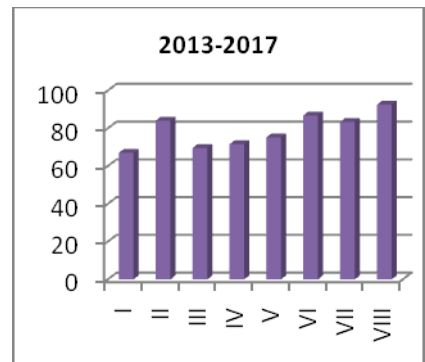

**K.L.N. College of Engineering**  
**Department of Electrical and Electronics Engineering**  
**Anna University Examinations Result Analysis**  
**Graduation Pass Percentage – B.E. - EEE**

**Batch wise & Semester wise performance – B.E. -EEE**