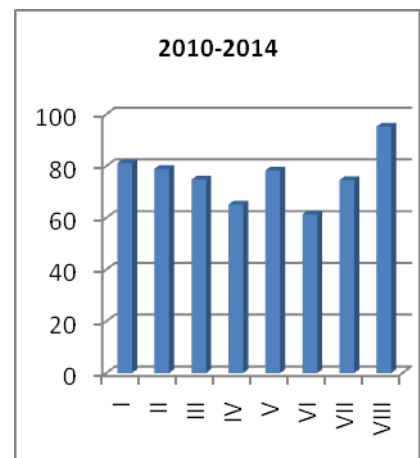

**K.L.N. College of Engineering**  
**Department of Electrical and Electronics Engineering**  
**Anna University Examinations Result Analysis**  
**Graduation Pass Percentage – B.E. - EEE**

**Batch wise & Semester wise performance – B.E. -EEE**