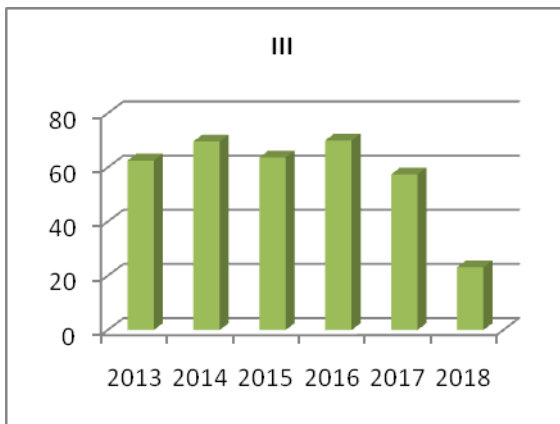

K.L.N. College of Engineering
Department of Electrical and Electronics Engineering
Anna University Examinations Result Analysis
Semester wise (UG) – B.E. - EEE