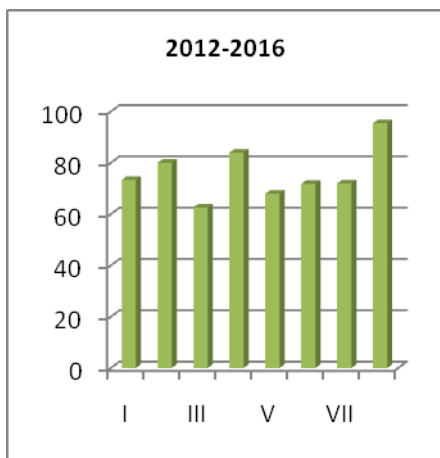

**K.L.N. College of Engineering**  
**Department of Electrical and Electronics Engineering**  
**Anna University Examinations Result Analysis**  
**Graduation Pass Percentage – B.E. - EEE**

**Batch wise & Semester wise performance – B.E. -EEE**