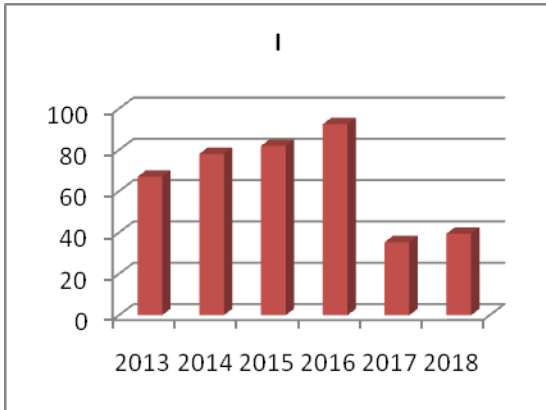

K.L.N. College of Engineering
Department of Electrical and Electronics Engineering
Anna University Examinations Result Analysis
Semester wise (UG) – B.E. - EEE