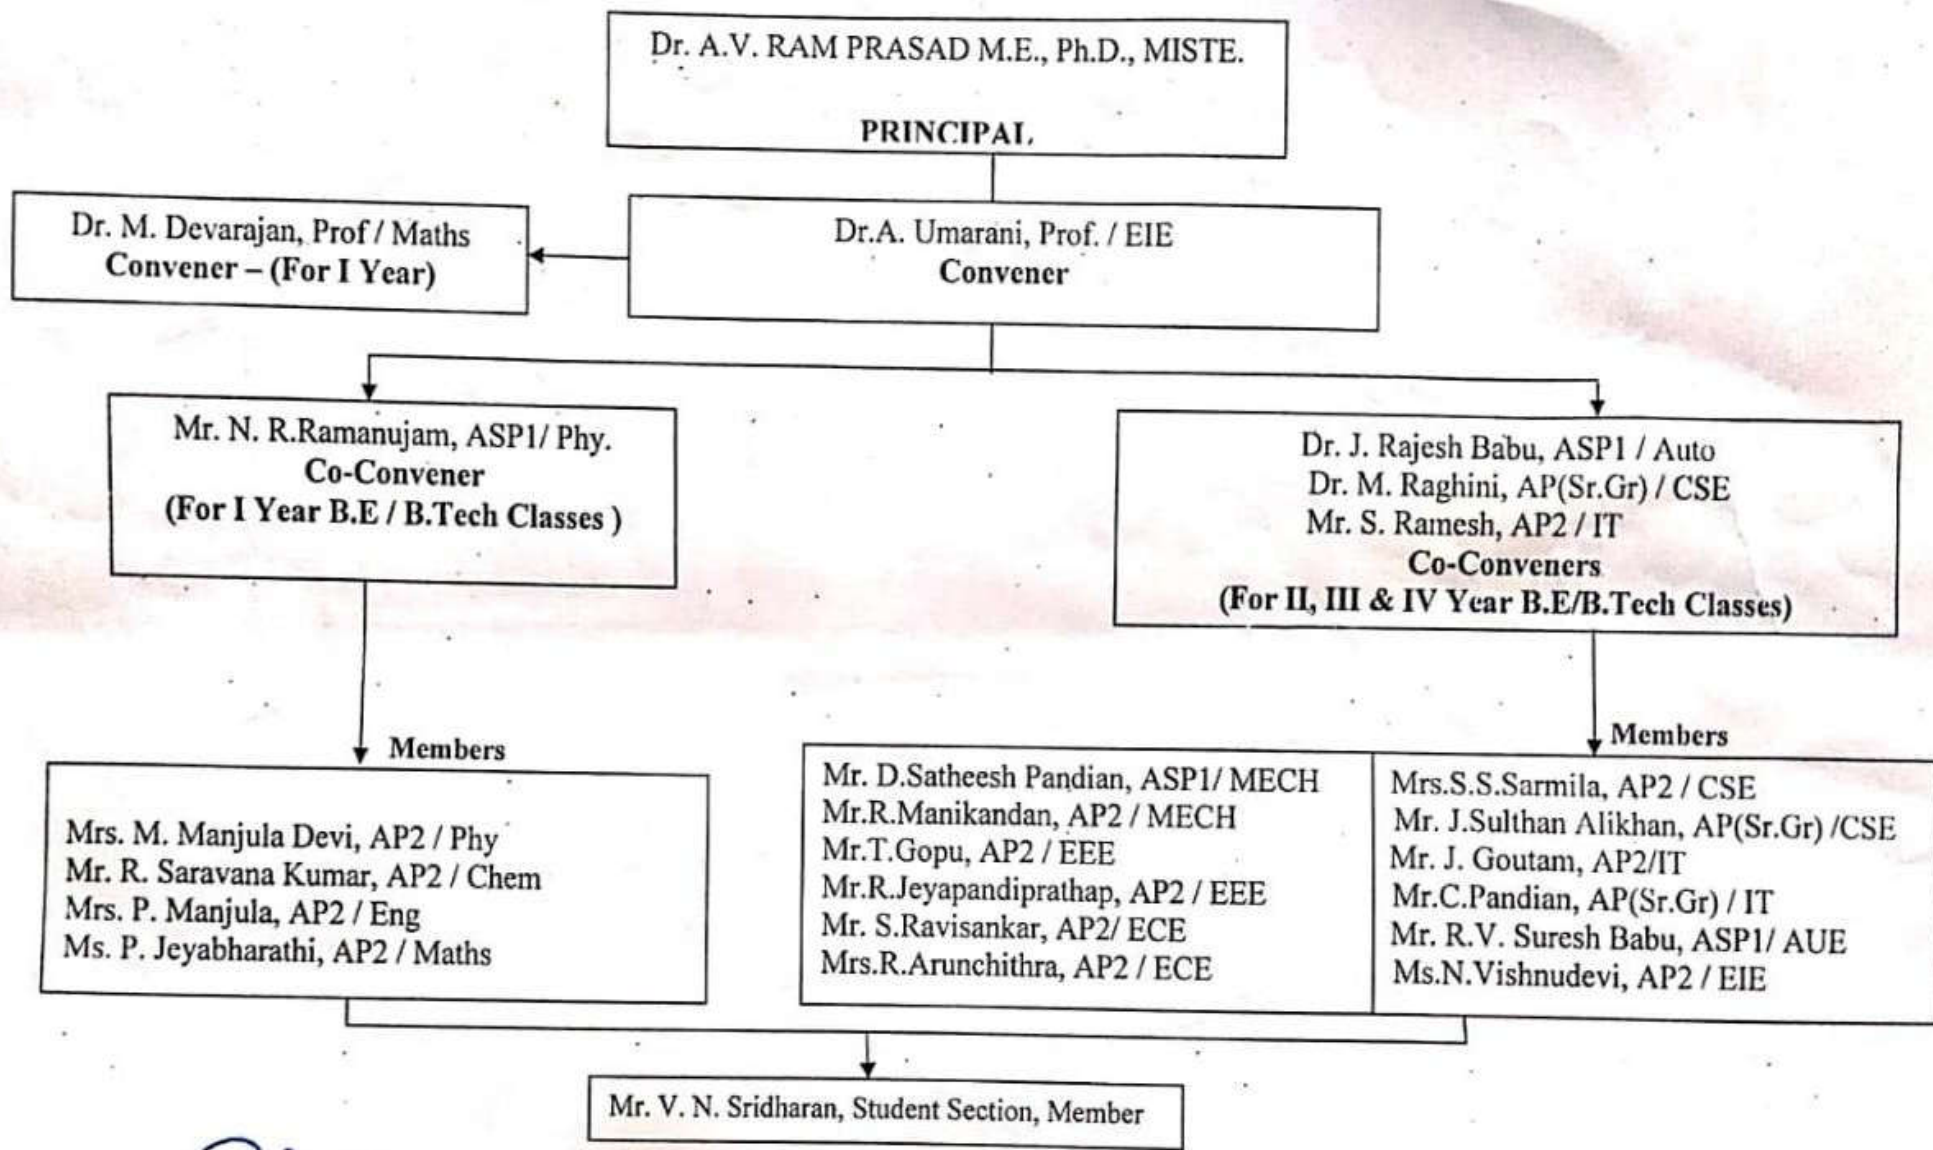

K.L.N. COLLEGE OF ENGINEERING, POTTAPALAYAM
EXAM MANAGEMENT CELL
ORGANISATION CHART - 2017-2018 (w e f. 27.12.2017)

A. Ps
 PREPARED BY
 Convener

[Signature]
 APPROVED BY
 Principal

[Signature] 103/18
 ISSUED BY
 QMS ISO
 MR
K.L.N. College of Engineering
 Pottapalayam-630 612.