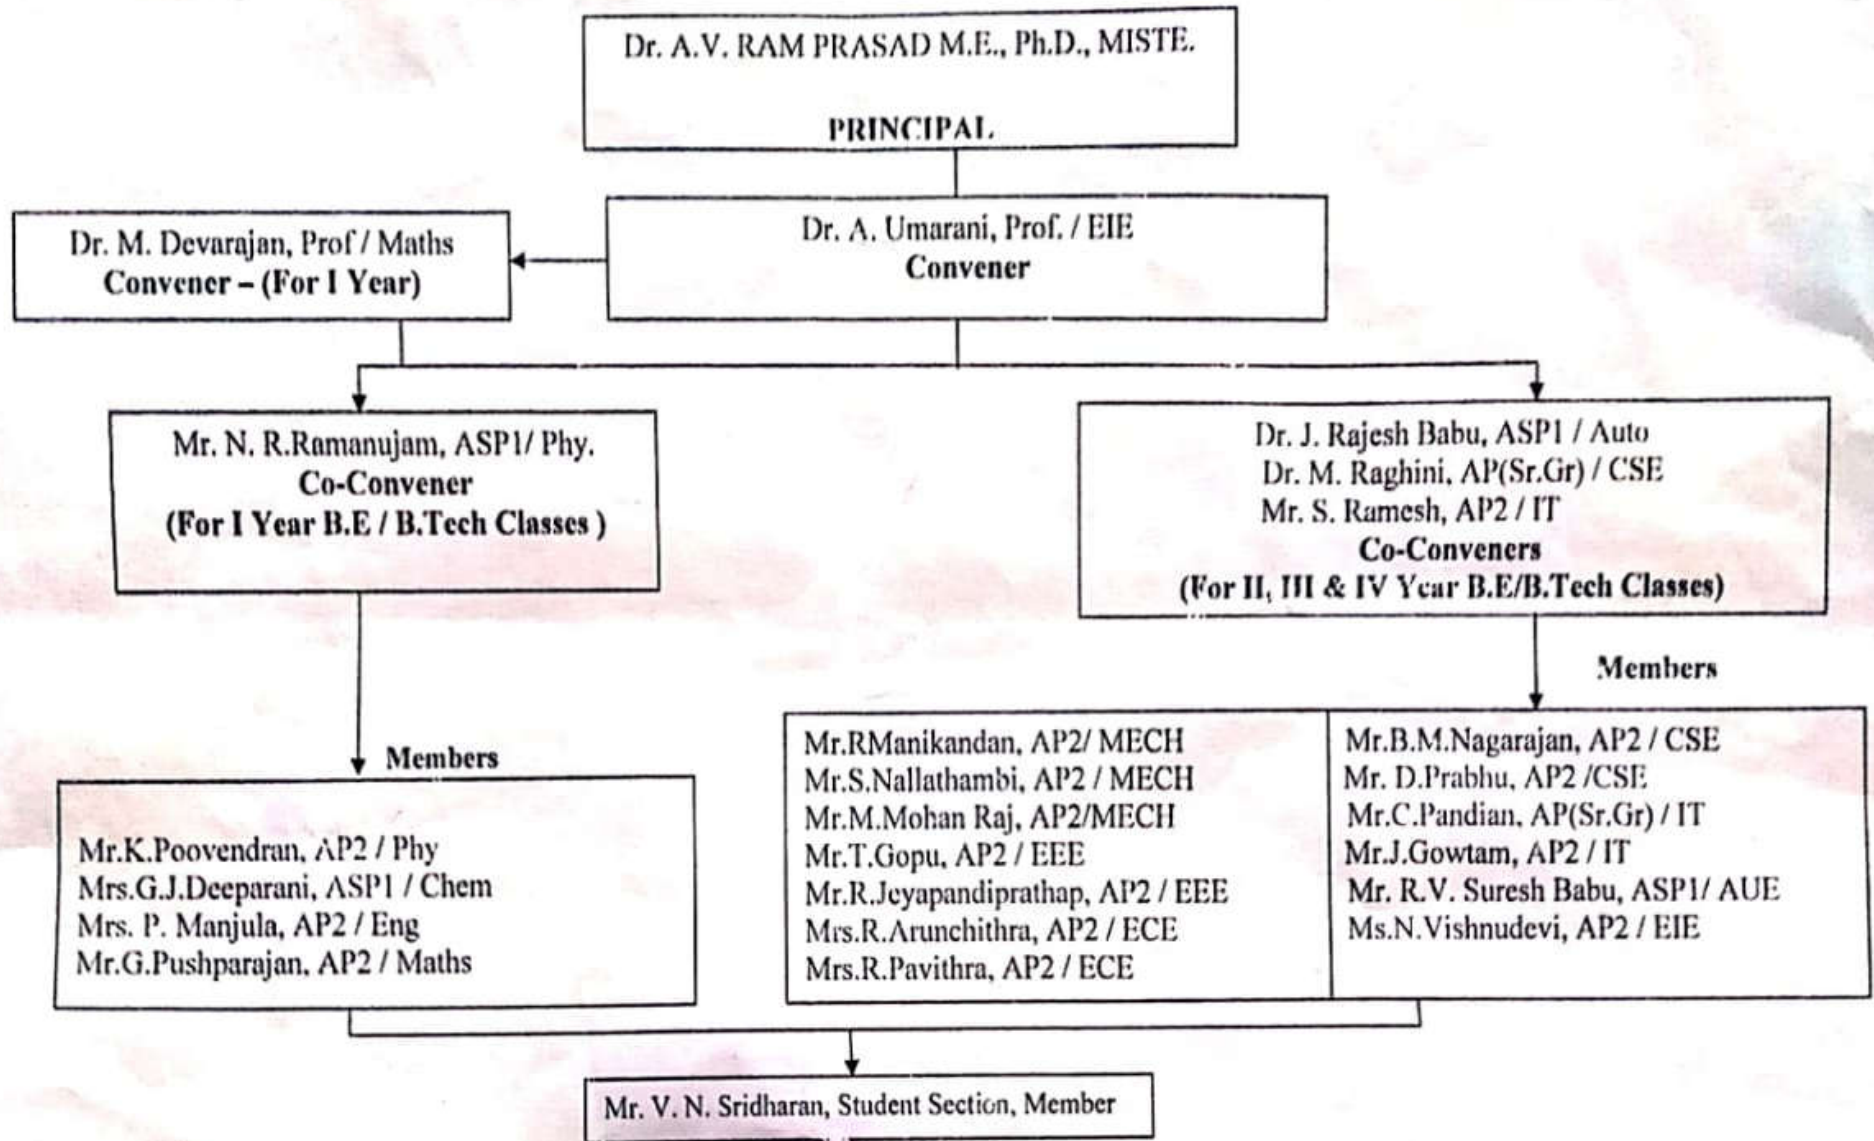

**K.L.N. COLLEGE OF ENGINEERING, POTTAPALAYAM
EXAM MANAGEMENT CELL
ORGANISATION CHART - 2018-2019 ODD (w e f. 27.06.2018)**

d. DS
17/8/18
PREPARED BY
Convener

[Signature]
APPROVED BY
Principal

[Signature]
MR
QMS - ISO
ISSUED BY
MR
K.L.N. College of Engineering
Pottapalayam-630 612.