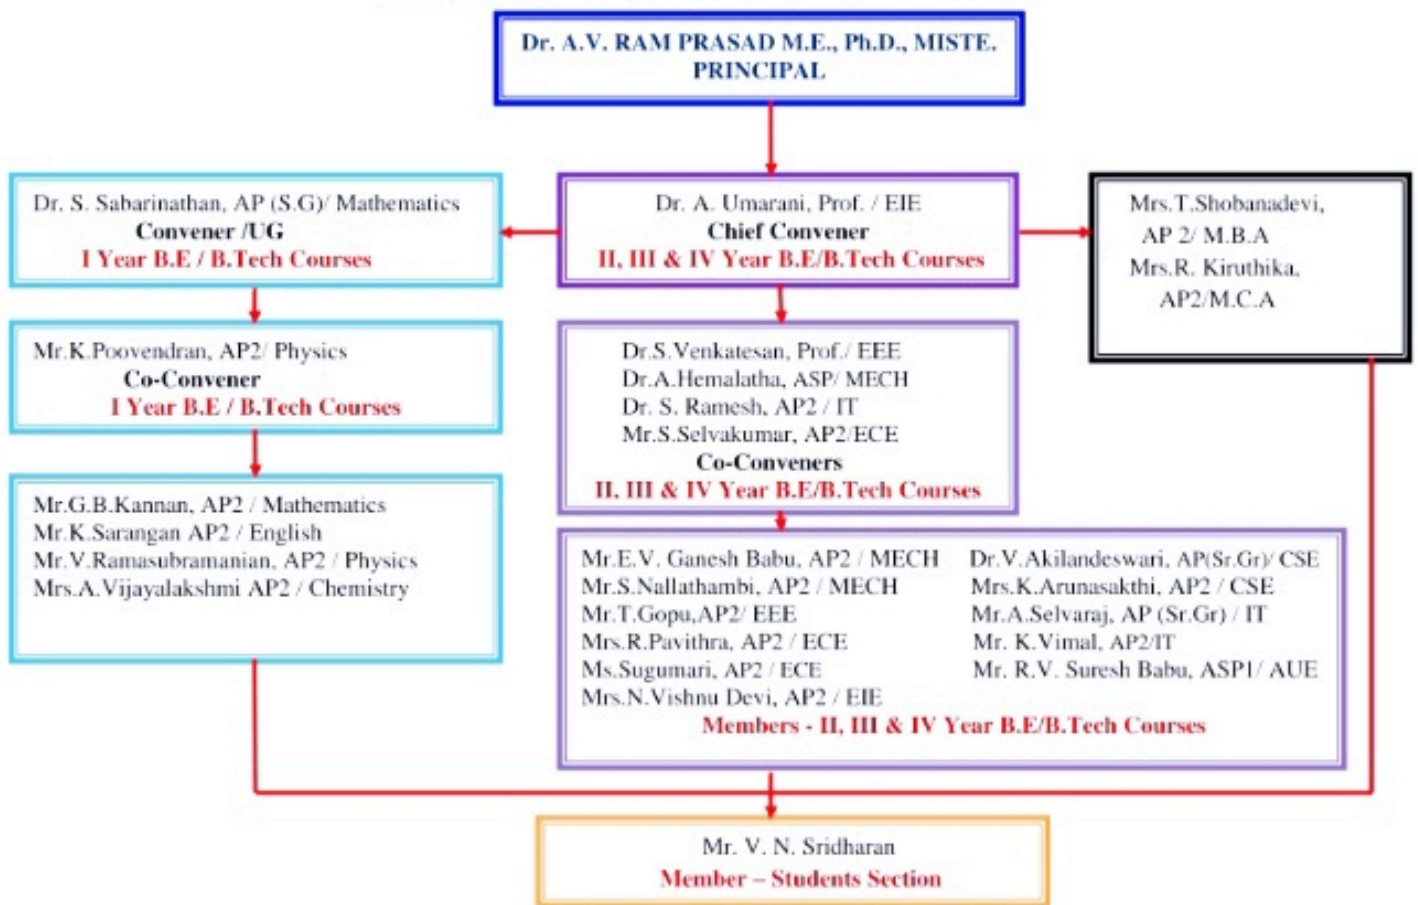

**K.L.N. COLLEGE OF ENGINEERING, POTTAPALAYAM – 630612**

(An Autonomous Institution - Approved by AICTE, New Delhi and Affiliated to Anna University, Chennai)

**EXAM MANAGEMENT CELL (EMC)**

**ORGANISATION CHART - 2020-2021 ODD (w e f. 22.07.2021)**